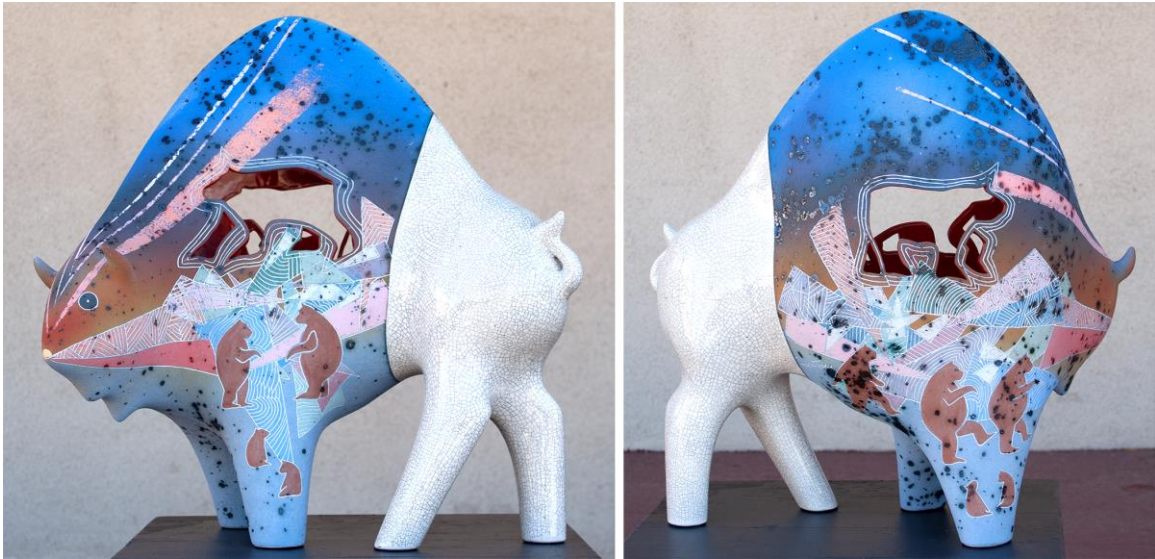

# Ventana Fine Art

400 Canyon Road, Santa Fe, New Mexico 87501  
(505) 983-8815 (800) 746-8815  
[www.ventanafineart.com](http://www.ventanafineart.com)

Rebecca Tobey  
Along the Highline Trail 21" x 19" x 8"  
Item #21400 Ceramic \$3,100